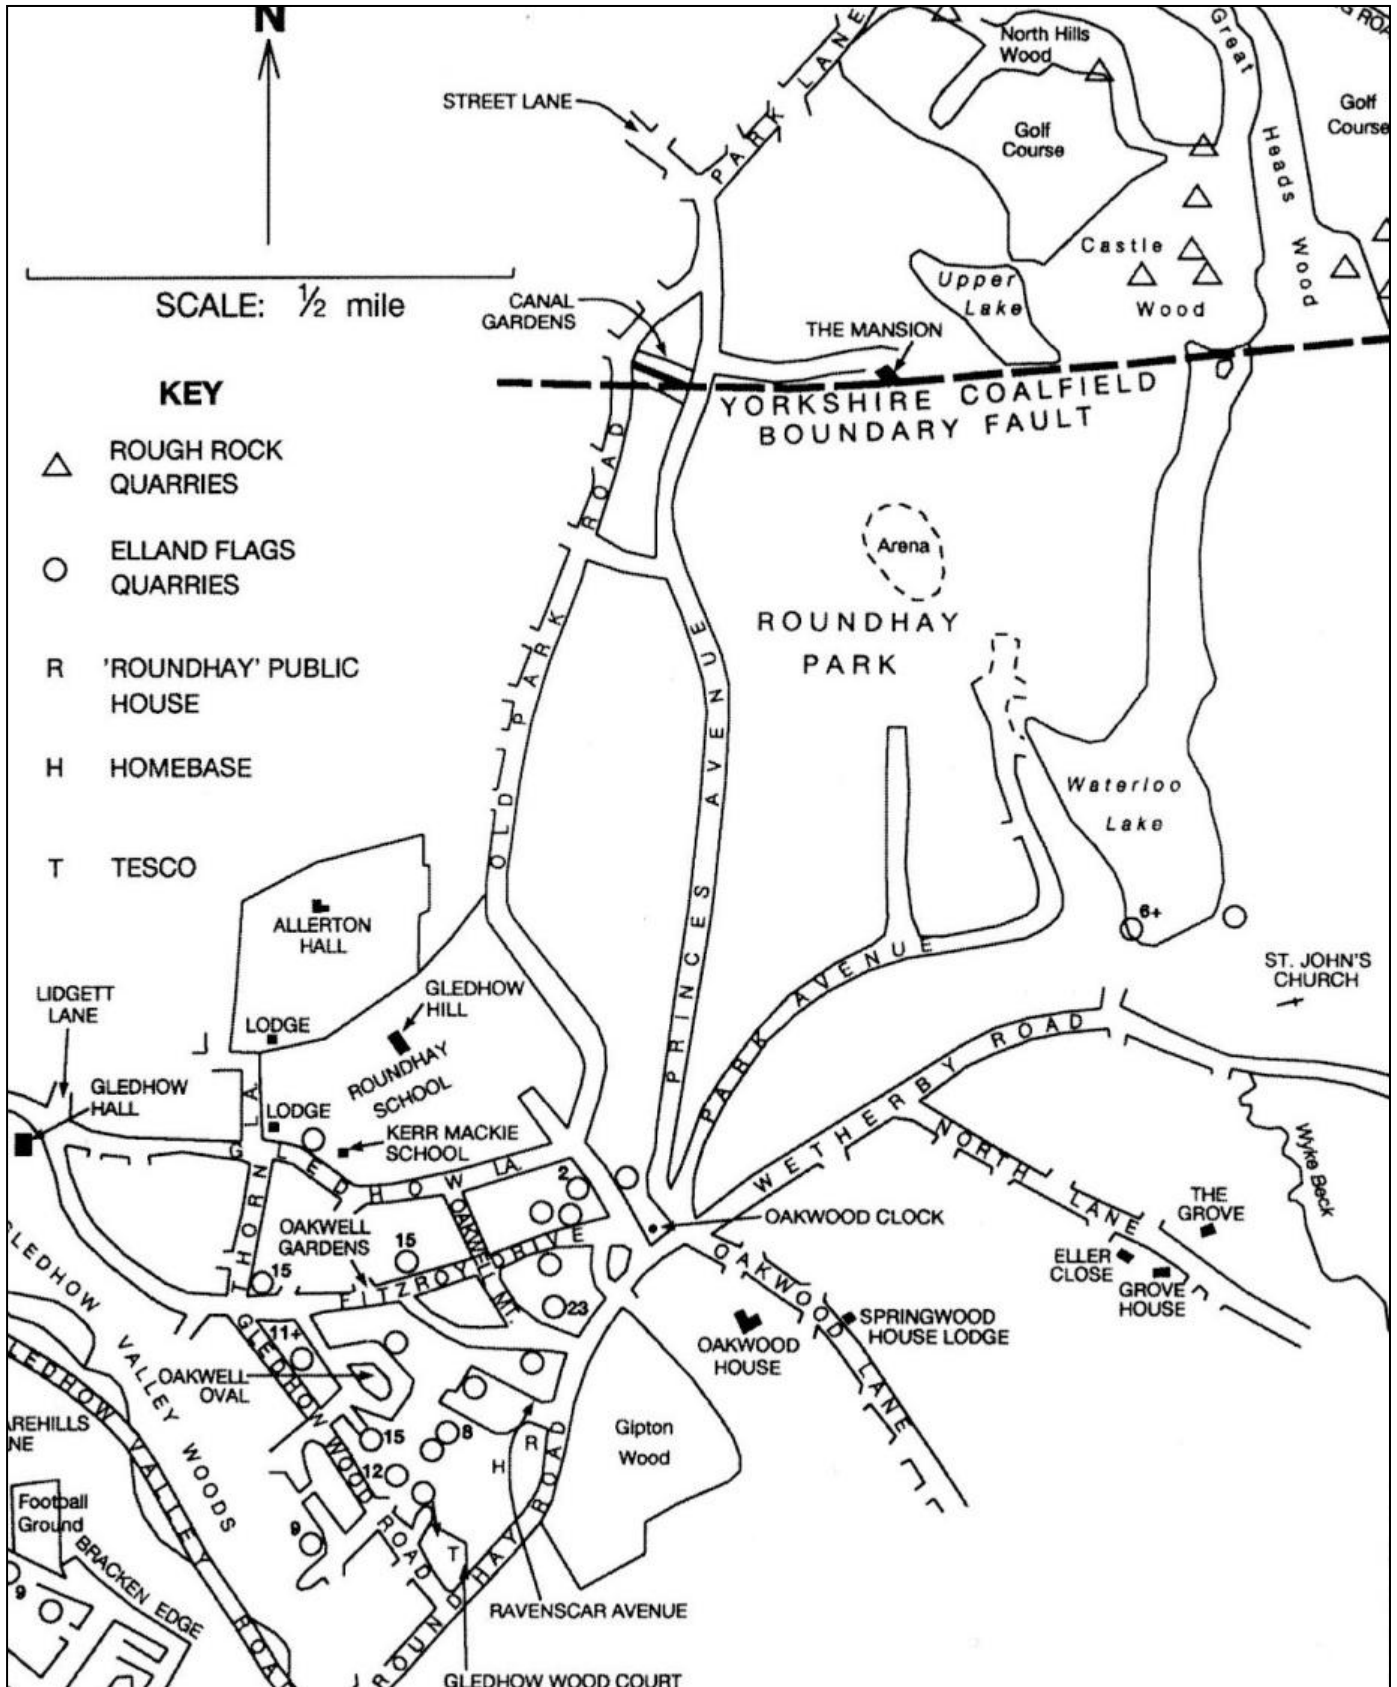

QUARRYING IN THE OAKWOOD AREA © by Murray Mitchell

Map of the Oakwood area of Leeds showing the sites of Rough Rock and Elland Flags Quarries.

The number noted by the side of some Elland Flags Quarries are the known thickness in metres of in-filled material.